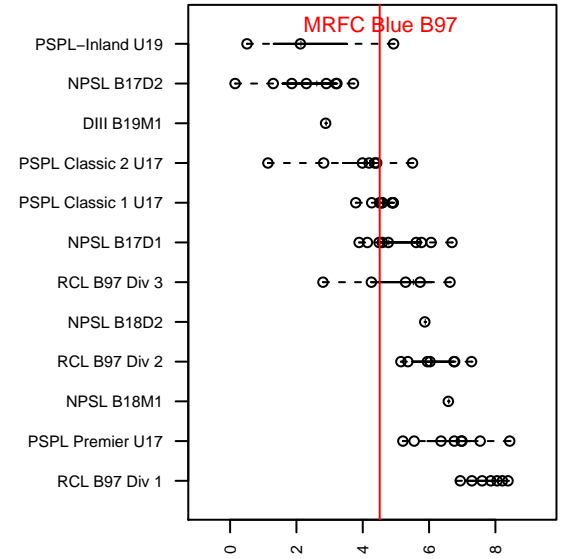

# MRFC Blue B97

Mount Rainier FC  
 Sumner, WA  
 B97 total strength=1511  
 attack=9.26 defense=14.92  
 fall league = PSPL Classic 1 U17

alt names used:  
 Mt. Rainier FC 97 Blue  
 MRFC B97 Blue  
 MRFC Blue  
 MRFC Boys '97 Blue  
 MT. RAINIER FC MRFC B97 BLUE (WA)

Venues played:  
 2014 US Club Regionals Premier U16  
 2014 Skagit Super Cup HS Gold  
 2014 Starfire Labor Day Cup U17  
 2014 PSPL Classic 1 U17  
 2014 PacNW Winter Classic Premier U17  
 2014 WA Cup U17 Gold/Silver U17

**attack and defense variance (black dot)  
relative to other teams  
and top 10 in region**

**attack and defense rating  
relative to others at age  
and all opponents in last 13 months**

**Performance relative to 13 month average**