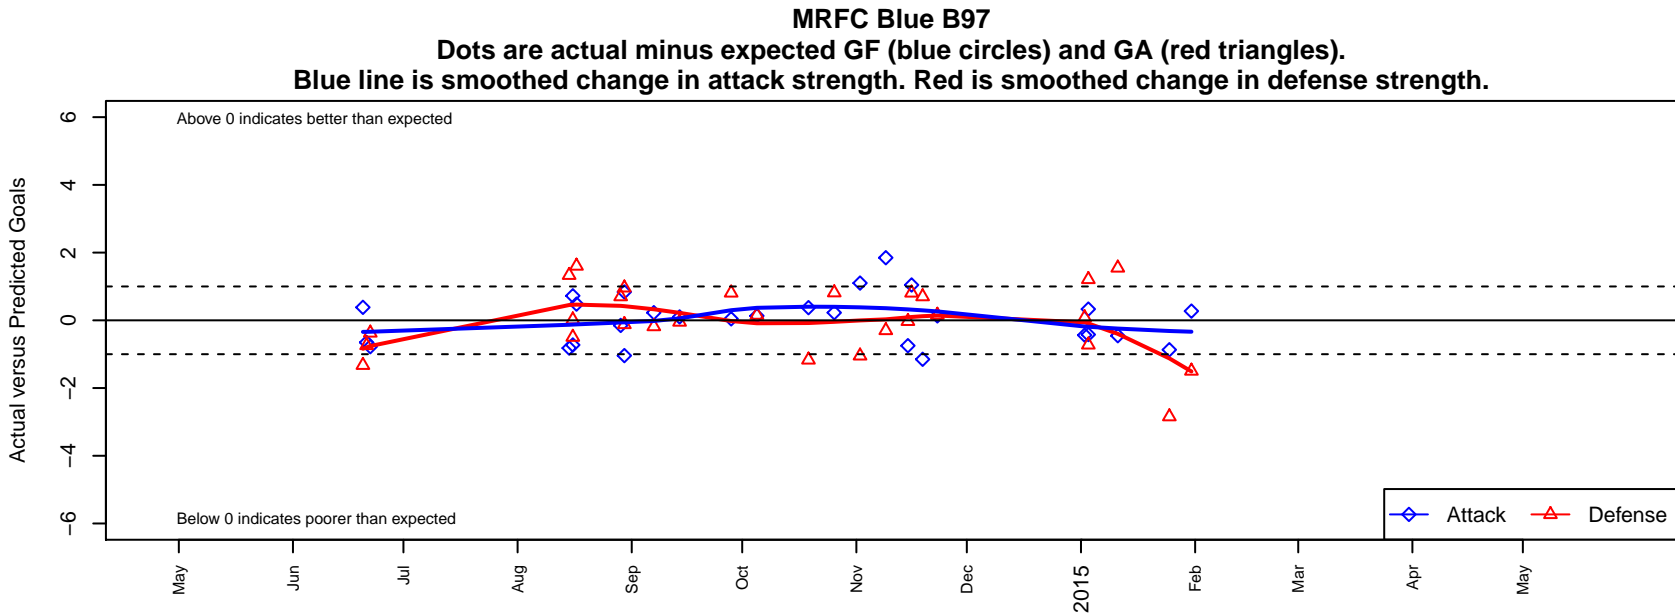

# MRFC Blue B97

Mount Rainier FC  
 Sumner, WA  
 B97 total strength=1511  
 attack=9.26 defense=14.92  
 fall league = PSPL Classic 1 U17

alt names used:  
 Mt. Rainier FC 97 Blue  
 MRFC B97 Blue  
 MRFC Blue  
 MRFC Boys '97 Blue  
 MT. RAINIER FC MRFC B97 BLUE (WA)

**attack and defense variance (black dot)  
relative to other teams  
and top 10 in region**

**attack and defense rating  
relative to others at age  
and all opponents in last 13 months**

**Performance relative to 13 month average**