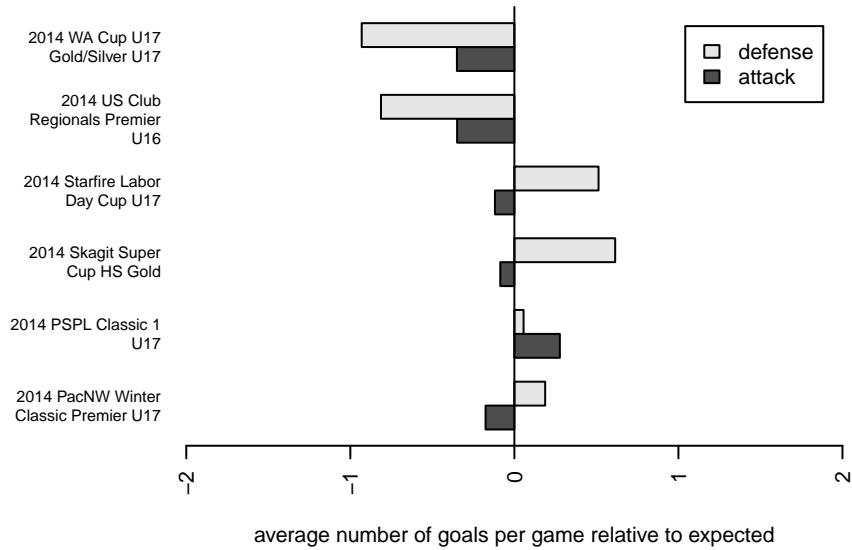

# MRFC Blue B97

Mount Rainier FC  
 Sumner, WA  
 B97 total strength=1511  
 attack=9.26 defense=14.92  
 fall league = PSPL Classic 1 U17

alt names used:  
 Mt. Rainier FC 97 Blue  
 MRFC B97 Blue  
 MRFC Blue  
 MRFC Boys '97 Blue  
 MT. RAINIER FC MRFC B97 BLUE (WA)

Venues played:  
 2014 US Club Regionals Premier U16  
 2014 Skagit Super Cup HS Gold  
 2014 Starfire Labor Day Cup U17  
 2014 PSPL Classic 1 U17  
 2014 PacNW Winter Classic Premier U17  
 2014 WA Cup U17 Gold/Silver U17

**attack and defense variance (black dot)  
relative to other teams  
and top 10 in region**

**attack and defense rating  
relative to others at age  
and all opponents in last 13 months**

**Performance relative to 13 month average**