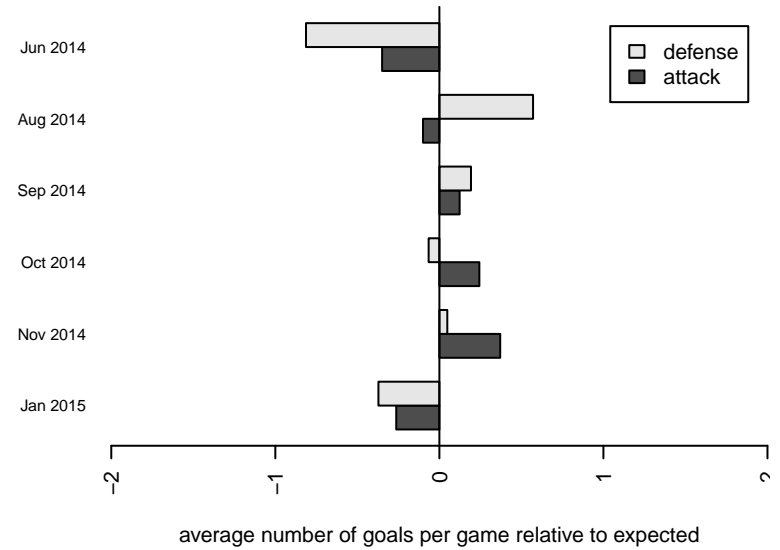

Performance relative to 13 month average